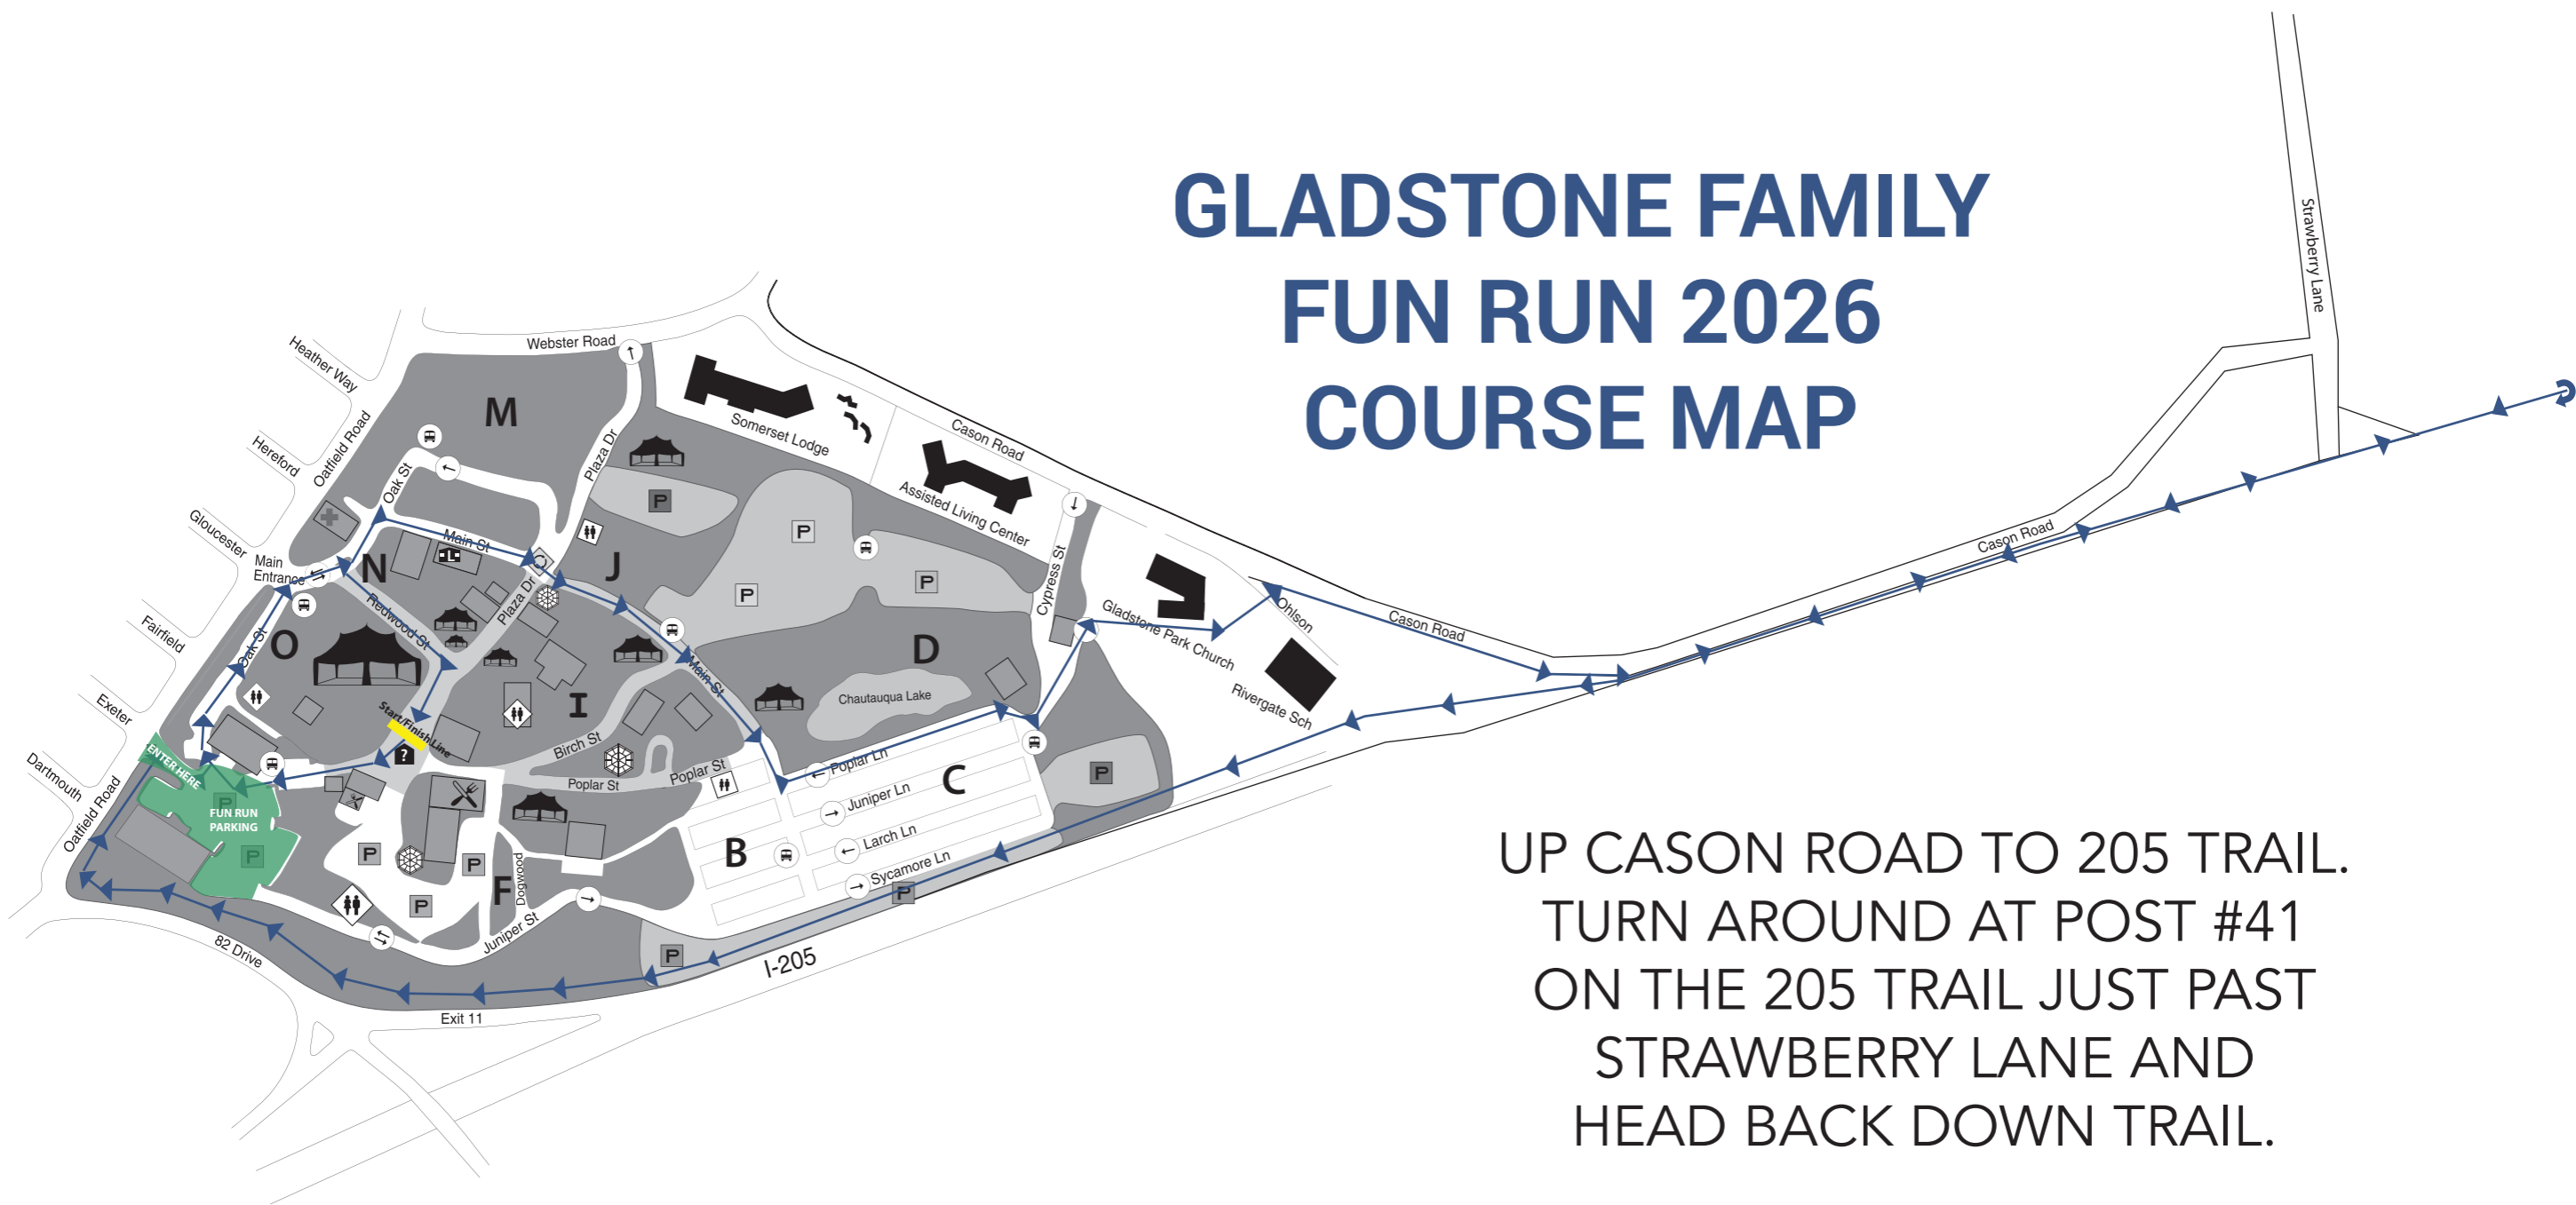

GLADSTONE FAMILY FUN RUN 2026 COURSE MAP

UP CASON ROAD TO 205 TRAIL.
TURN AROUND AT POST #41
ON THE 205 TRAIL JUST PAST
STRAWBERRY LANE AND
HEAD BACK DOWN TRAIL.